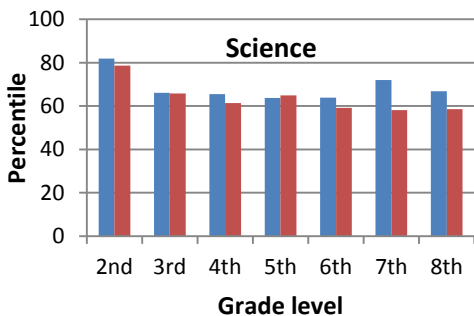

■ = ACS Test Score
■ = National Average

School Statistics

Current enrollment: 610

Preschool = 205

Elementary = 340

Junior High = 65

Tuition Rates for 2015 - 16:

Elementary (TK - 6th)

= $570/month

Junior High (7th & 8th)

= $595/month

School day hours:

Monday - Friday

8:15am - 3:00pm

Curriculum:

ACS uses curriculum publishers that have been endorsed by the Association of Christian Schools International (ACSI) including ABeka and Bob Jones.

Athletics:

Basketball
Cheerleading
Cross Country
Track and Field
Volleyball

Faculty:

Our faculty is comprised of credentialed teachers, some of which also hold advanced degrees (M.A.)

Adventure Christian School reserves the right not to enroll a student for any reason. No student shall be excluded on the basis of race, color, gender, religion, or national ancestry.