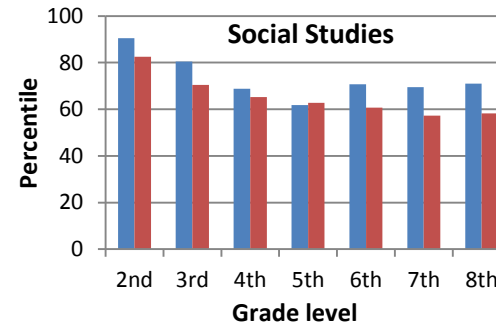

■ = ACS Test Score
■ = National Average

School Statistics

Current enrollment: 610

Preschool = 205

Elementary = 340

Junior High = 65

Tuition Rates for 2015 - 16:

Elementary (TK - 6th)

= $570/month

Junior High (7th & 8th)

= $595/month

School day hours:

Monday - Friday

8:15am - 3:00pm

Curriculum:

ACS uses curriculum publishers that have been endorsed by the Association of Christian Schools International (ACSI) including ABeka and Bob Jones.

Athletics:

Basketball
Cheerleading
Cross Country
Track and Field
Volleyball

Faculty:

Our faculty is comprised of credentialed teachers, some of which also hold advanced degrees (M.A.)

Adventure Christian School reserves the right not to enroll a student for any reason. No student shall be excluded on the basis of race, color, gender, religion, or national ancestry.