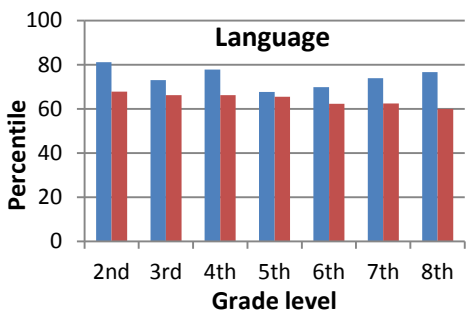

■ = ACS Test Score
■ = National Average

School Statistics

Current enrollment: 610

Preschool = 205

Elementary = 340

Junior High = 65

Tuition Rates for 2015 - 16:

Elementary (TK - 6th)

= $570/month

Junior High (7th & 8th)

= $595/month

School day hours:

Monday - Friday

8:15am - 3:00pm

Curriculum:

ACS uses curriculum publishers that have been endorsed by the Association of Christian Schools International (ACSI) including ABeka and Bob Jones.

Athletics:

Basketball
Cheerleading
Cross Country
Track and Field
Volleyball

Faculty:

Our faculty is comprised of credentialed teachers, some of which also hold advanced degrees (M.A.)

Adventure Christian School reserves the right not to enroll a student for any reason. No student shall be excluded on the basis of race, color, gender, religion, or national ancestry.