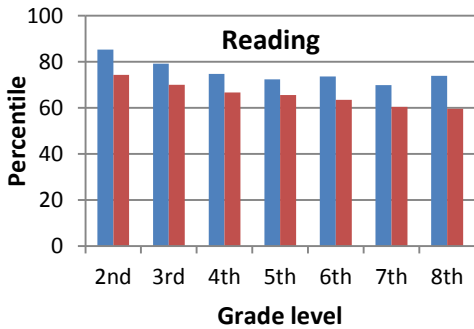

■ = ACS Test Score
■ = National Average

School Statistics

Current enrollment: 610

Preschool = 205

Elementary = 340

Junior High = 65

Tuition Rates for 2015 - 16:

Elementary (TK - 6th)

= $570/month

Junior High (7th & 8th)

= $595/month

School day hours:

Monday - Friday

8:15am - 3:00pm

Curriculum:

ACS uses curriculum publishers that have been endorsed by the Association of Christian Schools International (ACSI) including ABeka and Bob Jones.

Athletics:

Basketball
Cheerleading
Cross Country
Track and Field
Volleyball

Faculty:

Our faculty is comprised of credentialed teachers, some of which also hold advanced degrees (M.A.)

Adventure Christian School reserves the right not to enroll a student for any reason. No student shall be excluded on the basis of race, color, gender, religion, or national ancestry.