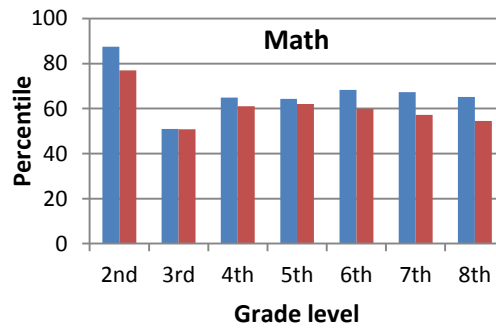

■ = ACS Test Score
■ = National Average

School Statistics

Current enrollment: 610

Preschool = 205

Elementary = 340

Junior High = 65

Tuition Rates for 2015 - 16:

Elementary (TK - 6th)

= $570/month

Junior High (7th & 8th)

= $595/month

School day hours:

Monday - Friday

8:15am - 3:00pm

Curriculum:

ACS uses curriculum publishers that have been endorsed by the Association of Christian Schools International (ACSI) including ABeka and Bob Jones.

Athletics:

Basketball
Cheerleading
Cross Country
Track and Field
Volleyball

Faculty:

Our faculty is comprised of credentialed teachers, some of which also hold advanced degrees (M.A.)

Adventure Christian School reserves the right not to enroll a student for any reason. No student shall be excluded on the basis of race, color, gender, religion, or national ancestry.